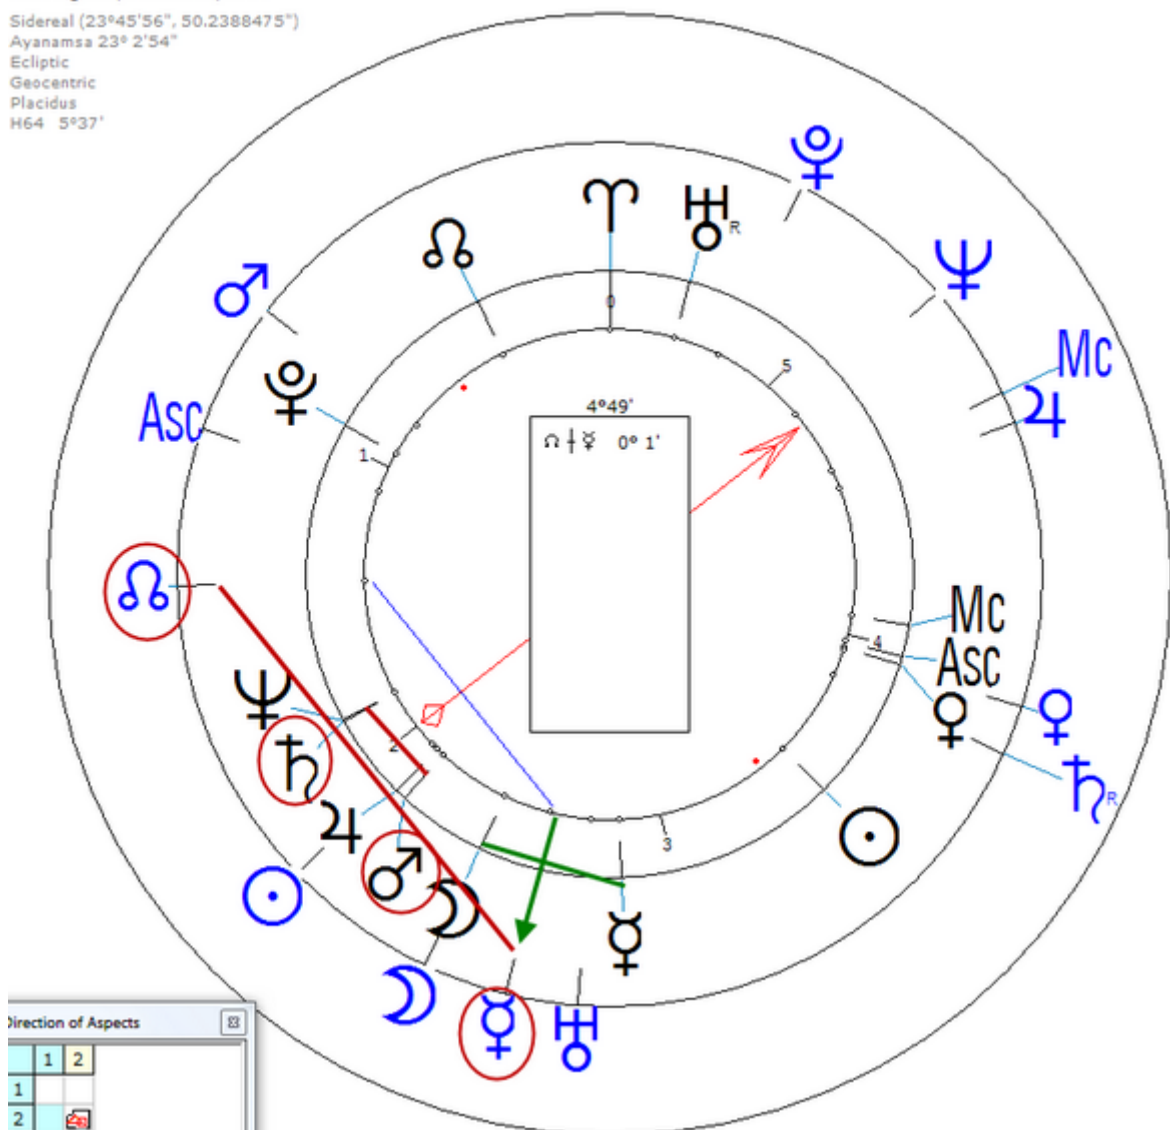

Linkletter, Diane

31 October 1948 at 01:01 (= 01:01 AM)Los Angeles CA, USA, 34n04, 118w15

American noted family, the daughter of Art Linkletter and a LSD user.

<https://www.astro.com/astro-databank/Linkletter,_Diane>

She jumped from a sixth floor Hollywood apartment 10/04/1969, before 9:00 AM.

Lunar Return (Harmonic 64)

Lunar ♀/♁ = ♂_n/♃_n

Lunar ♀ = ☽_n/♀_n

Lunar ♁ = ☽_n/♁_n = ♀_n

Linkletter, Diane
31 October 1948 Sun 1:01 (GMT-7) 34n03 118w15
Los Angeles, California, USA

Sidereal (23°45'56", 50.2388475")

Ayanamsa 23° 2'54"

Ecliptic

Geocentric

Placidus

H64 5°37'